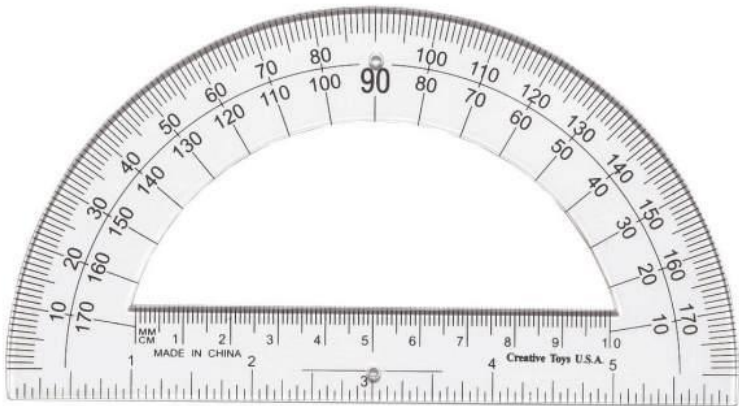

Transparent Maths Equipment

(ruler / set square / protractor)

Clear pencil sharpeners

Clear and transparent
Black ink pens
and pencil case

Standard pencils

**Erasers should be blank
without labels,
writing, or drawings**